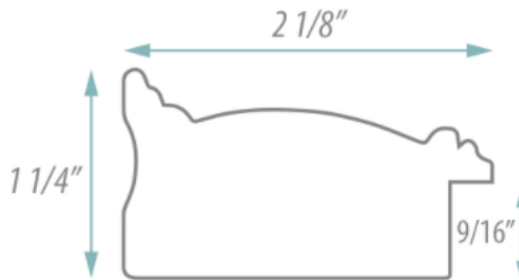

SPECIFICATION SHEET

FRAMED MIRROR

MODEL#: FM 80961-21X36

FRAMED MIRRORS COLLECTION

FEATURES:

- ONE 21X36" HIGH RESOLUTION SILVER PLATE GLASS MIRROR SIZE W/ DECORATIVE FRAME.
- "WALL HUGGER" HANGER FOR MOUNTING INCLUDED.
- STANDARD MOUNTING STYLE IS VERTICAL. FOR HORIZONTAL, PLEASE SPECIFY WHEN ORDERING.
- PACKED IN FOUR WALL (FOLDED DOUBLE WALL) CORRUGATION.
- STYLE: CLASSIC
- COLOR: CHERRY/MAHOGANY
- FINISH: VENEER/ WOOD TONES

MIRROR FINISHES:

- FLAT POLISHED EDGE
- BEVELED EDGE

OVERALL SIZE DIMENSION: 25 1/4" WIDE X 40 1/4" HIGH X 1 1/4" DEEP